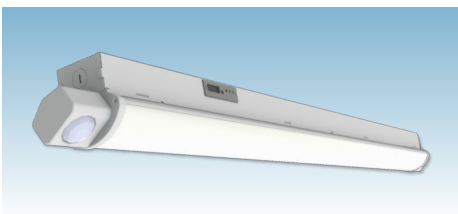

LED LIGHTING and CONTROLS for STAIRWELLS

**UP TO 85%
ENERGY SAVINGS**

Xeelum's LED Stairwell Fixtures are built to provide years of superior, high-efficiency, maintenance-free operation in commercial and residential building applications. These rugged, durable luminaires are specifically designed for use in stairwells where the space is often unoccupied for long periods of time. They reduce energy usage by up to 85% by automatically providing full on light levels only when the space is occupied and return to power saving dim levels when the space is unoccupied. An intelligent wireless RF system links multiple fixtures and, together with built-in occupancy sensors, automatically tracks occupancy so that the lights are at full brightness at the floors above, below and directly at the occupied location, irrespective of the occupant's direction of travel. These fixtures function equally well in hallways, bathrooms, or any area that is frequently occupied. Optional built in battery backup operates for 90 minutes minimum.

Artemis Stairwell Fixture – 4- foot Ceiling Mount

The Athena Stairwell fixture is designed to operate at 29 watts input power and 3,000 lumens illumination when the space is occupied. When the space is unoccupied the fixtures DIM to a power level of 7 watts and 500 lumens. Color temperatures of 4,000° K and 5,000° are available. Fail safe in accordance with NFPA 101 for new and existing stairwells when installed properly. Complies with NYC LOCAL LAW 47 & ASHRAE 90.1-2010