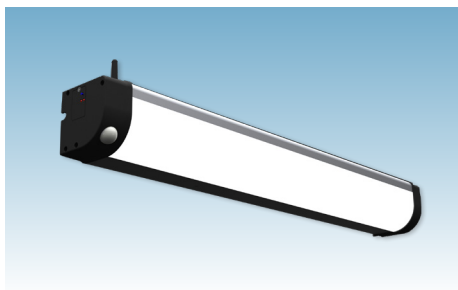

LED LIGHTING and CONTROLS for STAIRWELLS

**UP TO 85%
ENERGY SAVINGS**

Xeelum's LED Stairwell Fixtures are built to provide years of superior, high-efficiency, maintenance-free operation in commercial and residential building applications. These rugged, durable luminaires are specifically designed for use in stairwells where the space is often unoccupied for long periods of time. They reduce energy usage by up to 85% by automatically providing full on light levels only when the space is occupied and return to power saving dim levels when the space is unoccupied. An intelligent wireless RF system links multiple fixtures and, together with built-in occupancy sensors, automatically tracks occupancy so that the lights are at full brightness at the floors above, below and directly at the occupied location, irrespective of the occupant's direction of travel. These fixtures function equally well in hallways, bathrooms, or any area that is frequently occupied. Optional built in battery backup operates for 90 minutes minimum.

Artemis Stairwell Fixture – 4- foot Ceiling Mount

The Artemis (XS) is a 4' ceiling mounted stairwell fixture. The fixture is designed to operate at 41 watts input power and 4,200 lumens illumination, however a field setting is provided to reduce these fully ON levels to 32 watts and 3,200 lumens for applications where a lower light level and greater energy savings is desired. When the space is unoccupied the fixtures DIM to a power level of 12 watts and 1,200 lumens. Color temperatures of 4,000° K and 5,000° are available. Fail safe in accordance with NFPA 101 for new and existing stairwells when installed properly. Complies with NYC LOCAL LAW 47 & ASHRAE 90.1-2010